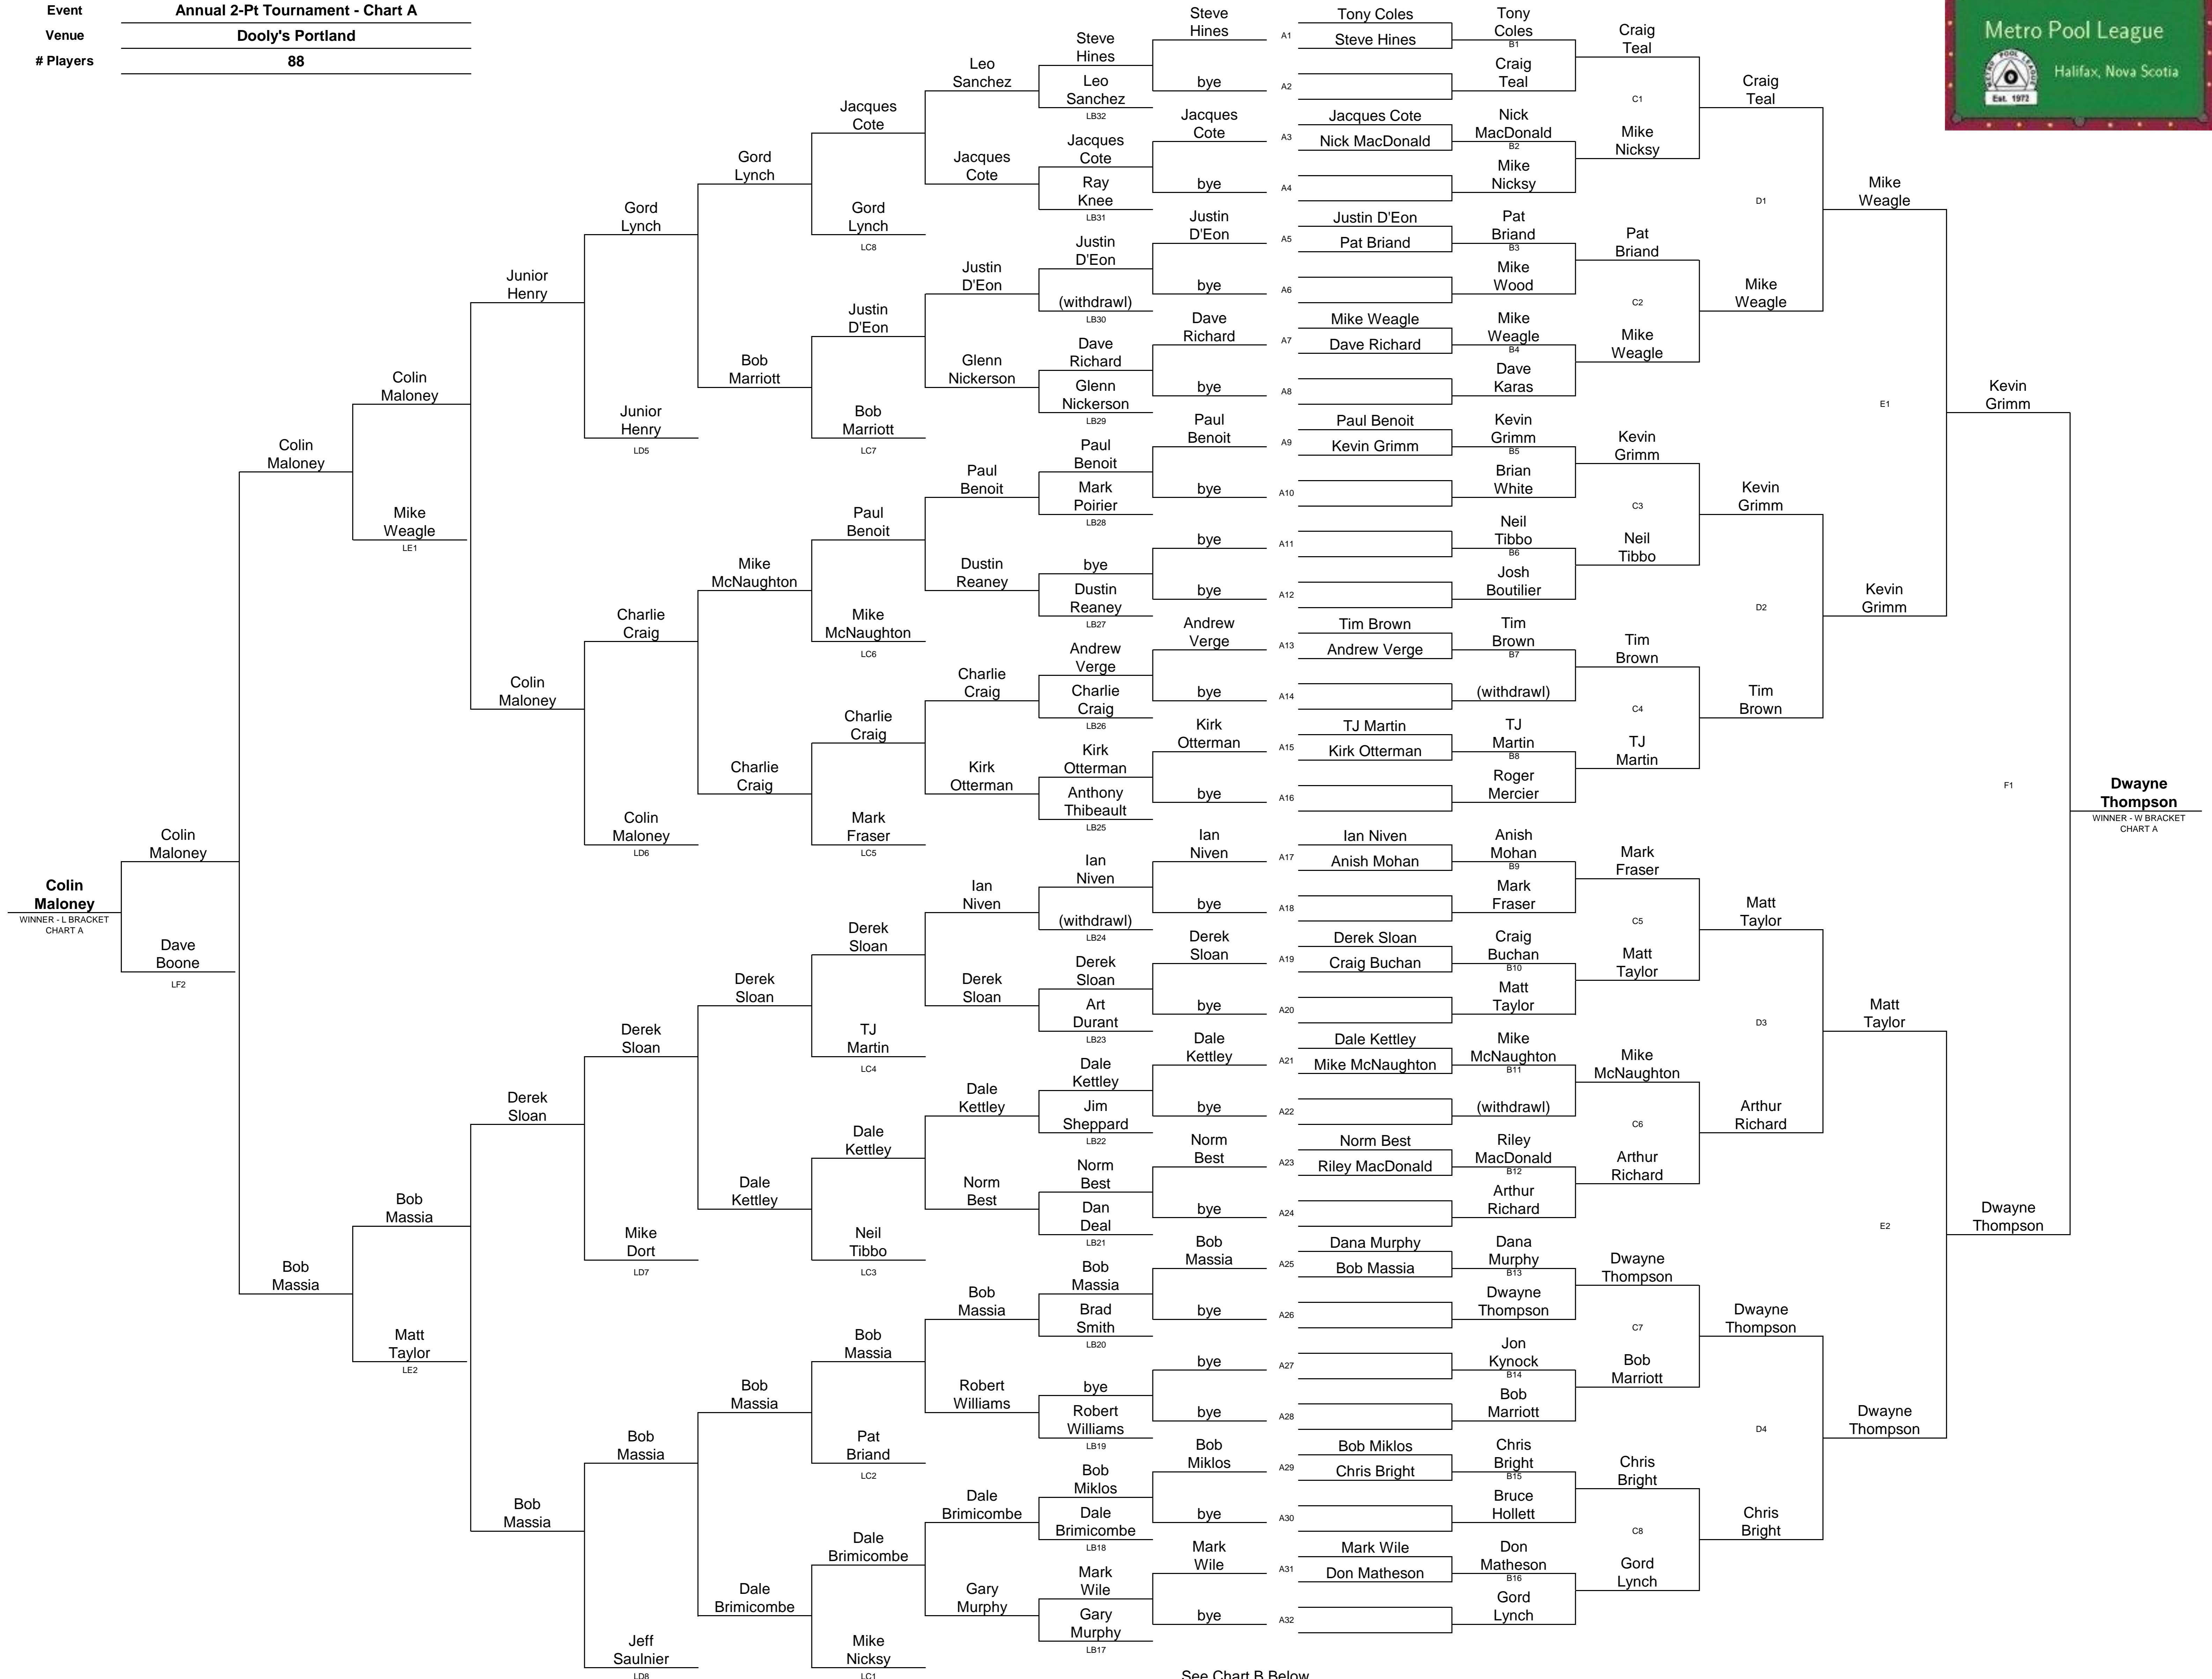

**HALIFAX METRO POOL LEAGUE 2015-16**

Date	January 9, 2016
Event	Annual 2-Pt Tournament - Final Draw
Venue	Dooly's Portland
# Players	88

**FINAL FOUR**

See Charts A & B Below

# HALIFAX METRO POOL LEAGUE 2015-16

Date: January 9, 2016  
 Event: Annual 2-Pt Tournament - Chart A  
 Venue: Dooly's Portland  
 # Players: 88

See Final Four Above

See Chart B Below

# HALIFAX METRO POOL LEAGUE 2015-16

See Chart A Above

Date	January 9, 2016
Event	Annual 2-Pt Tournament - Chart B
Venue	Dooly's Portland
# Players	88