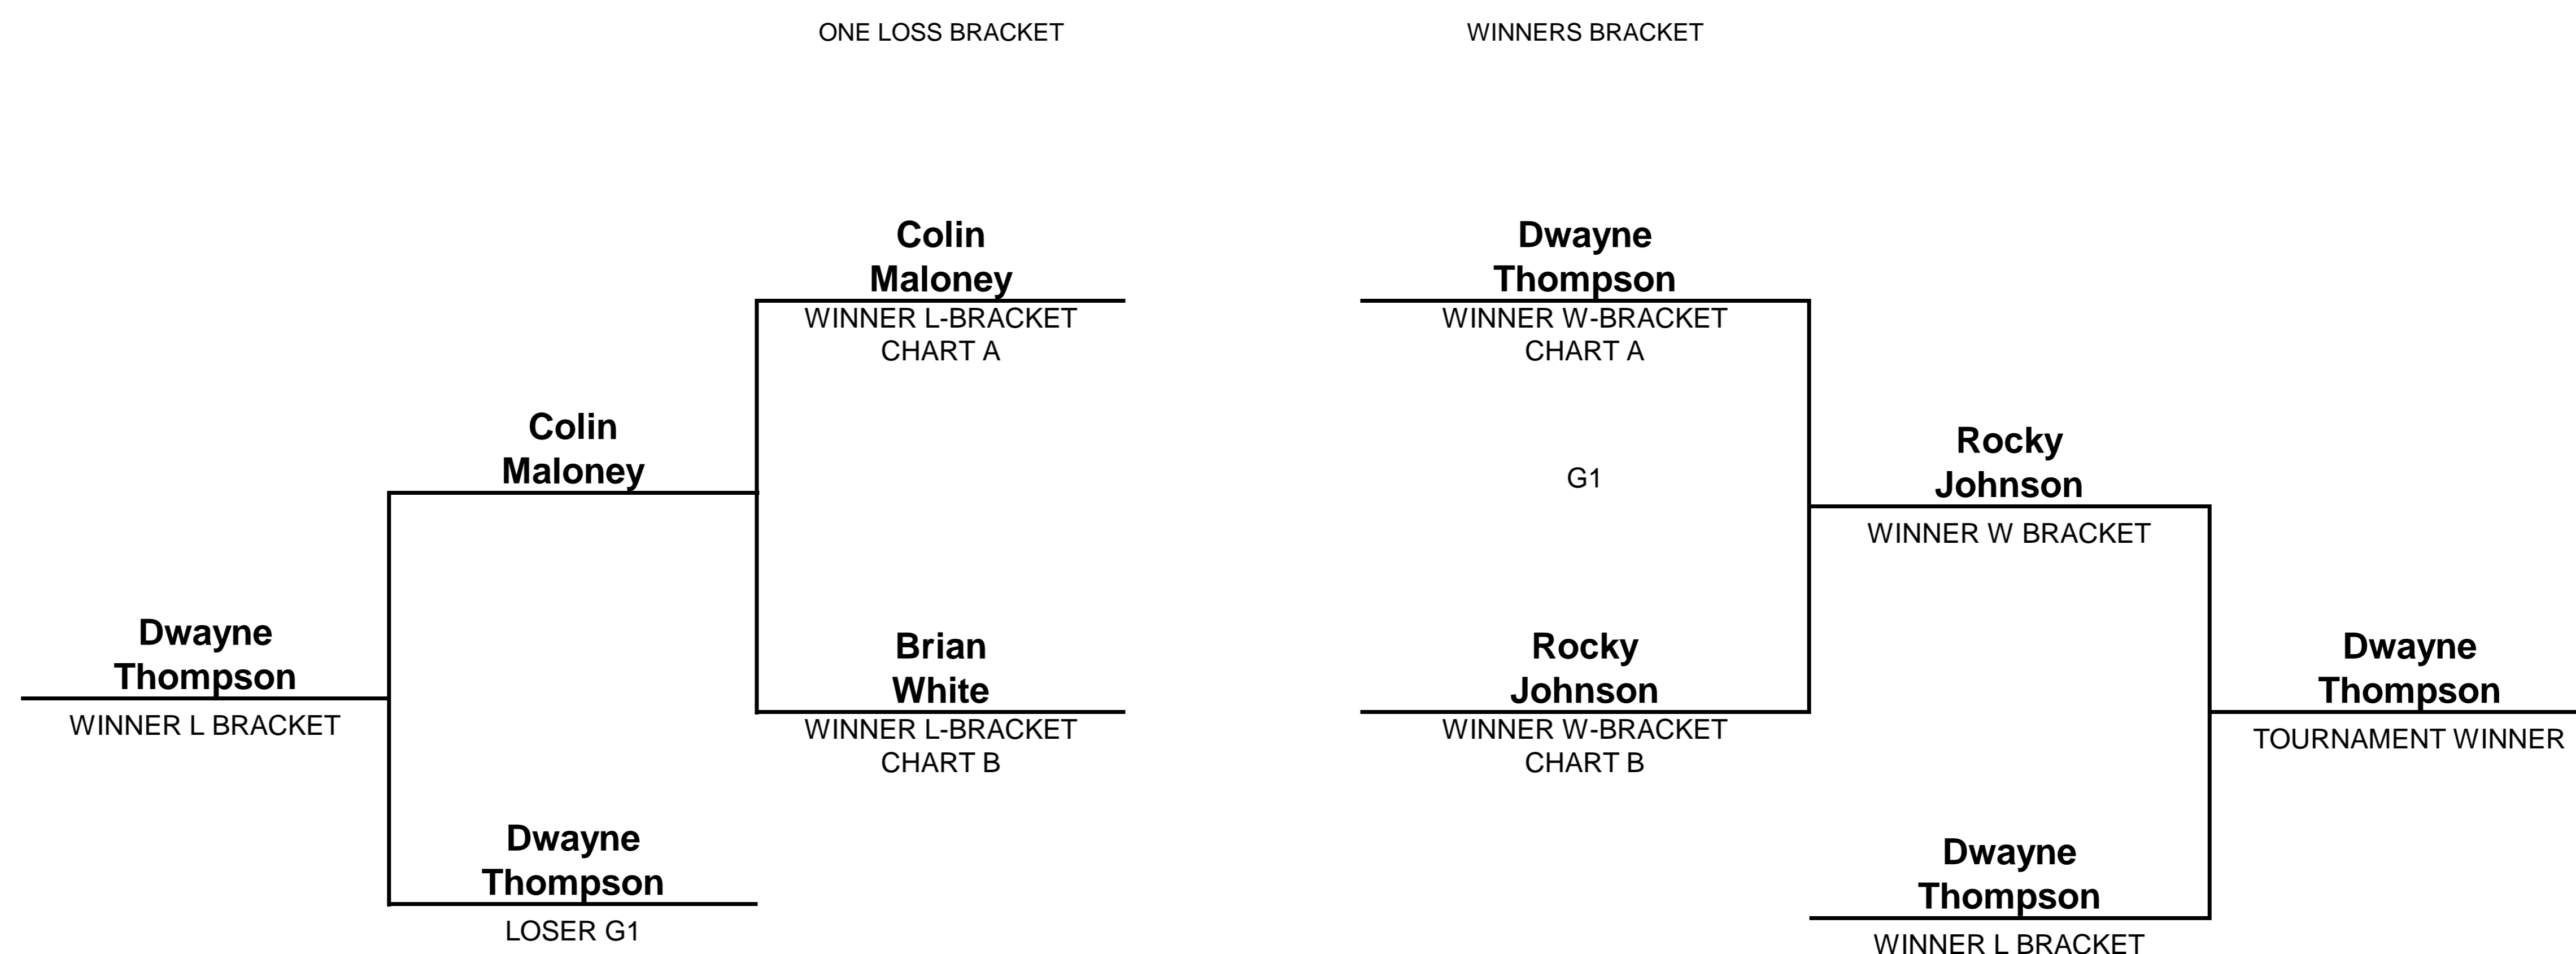

**HALIFAX METRO POOL LEAGUE 2015-16**

Date	January 9, 2016
Event	Annual 2-Pt Tournament - Final Draw
Venue	Dooly's Portland
# Players	88

**FINAL FOUR**

See Charts A & B Below

# HALIFAX METRO POOL LEAGUE 2015-16

Date: January 9, 2016  
 Event: Annual 2-Pt Tournament - Chart A  
 Venue: Dooly's Portland  
 # Players: 88

See Final Four Above

See Chart B Below

# HALIFAX METRO POOL LEAGUE 2015-16

See Chart A Above

Date	January 9, 2016
Event	Annual 2-Pt Tournament - Chart B
Venue	Dooly's Portland
# Players	88