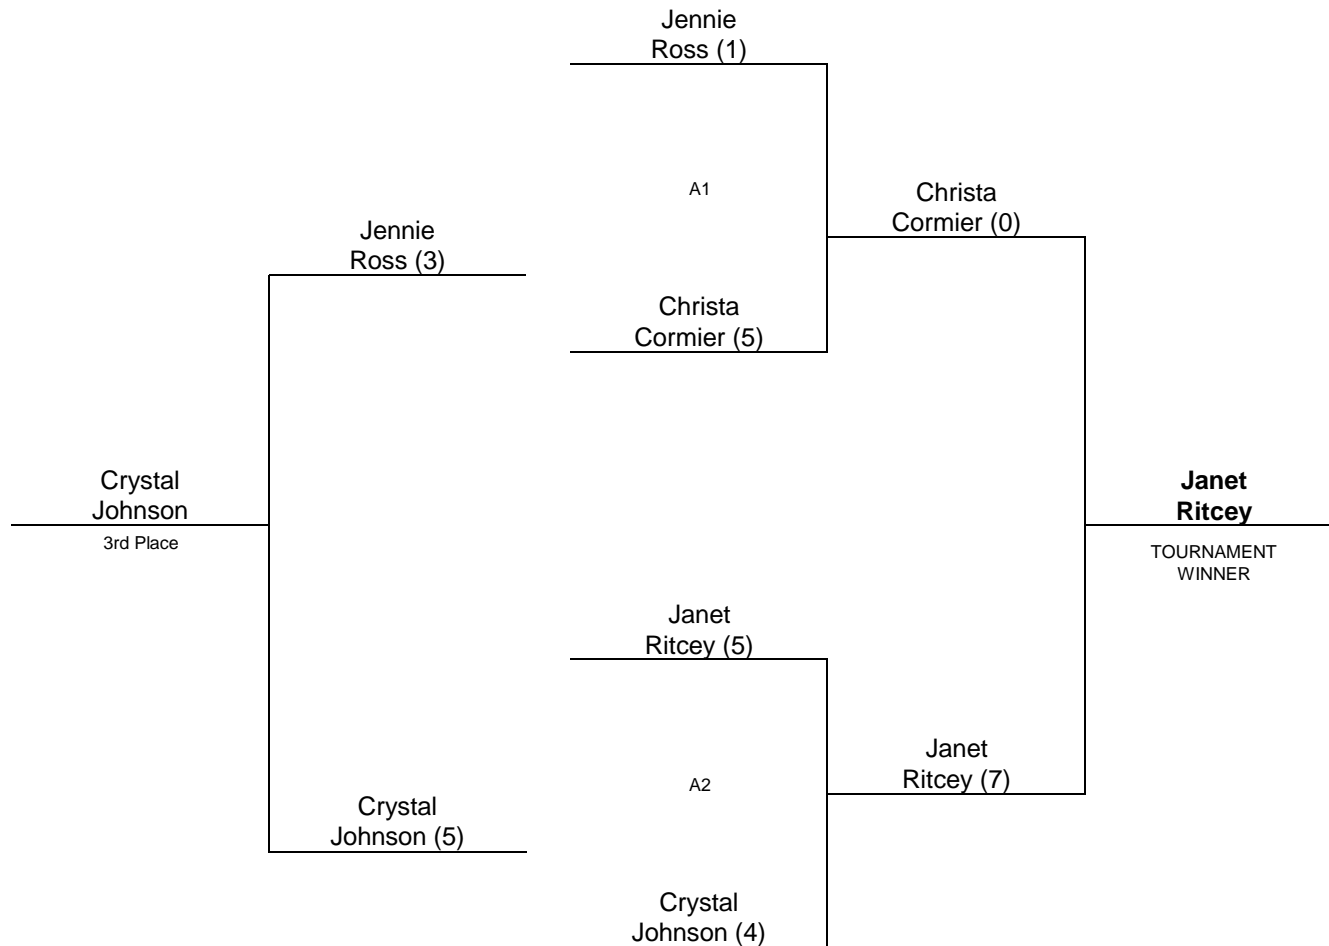

# 2010 MARITIME 8-BALL CHAMPIONSHIPS - WOMEN'S SINGLES

Date November 24-25, 2010  
Venue Dooly's Sackville  
Entries Final 4 of 8

# 2010 MARITIME 8-BALL CHAMPIONSIPS - WOMEN'S SINGLES

## GROUP A

DATE: November 24-25, 2010  
 VENUE: Dooly's Sackville  
 PLAYERS 8

Bracket winners determined by:  
 1. Matches won  
 2. Game differential (+/-)  
 3. Head to head

Top two from each bracket advance to final 4